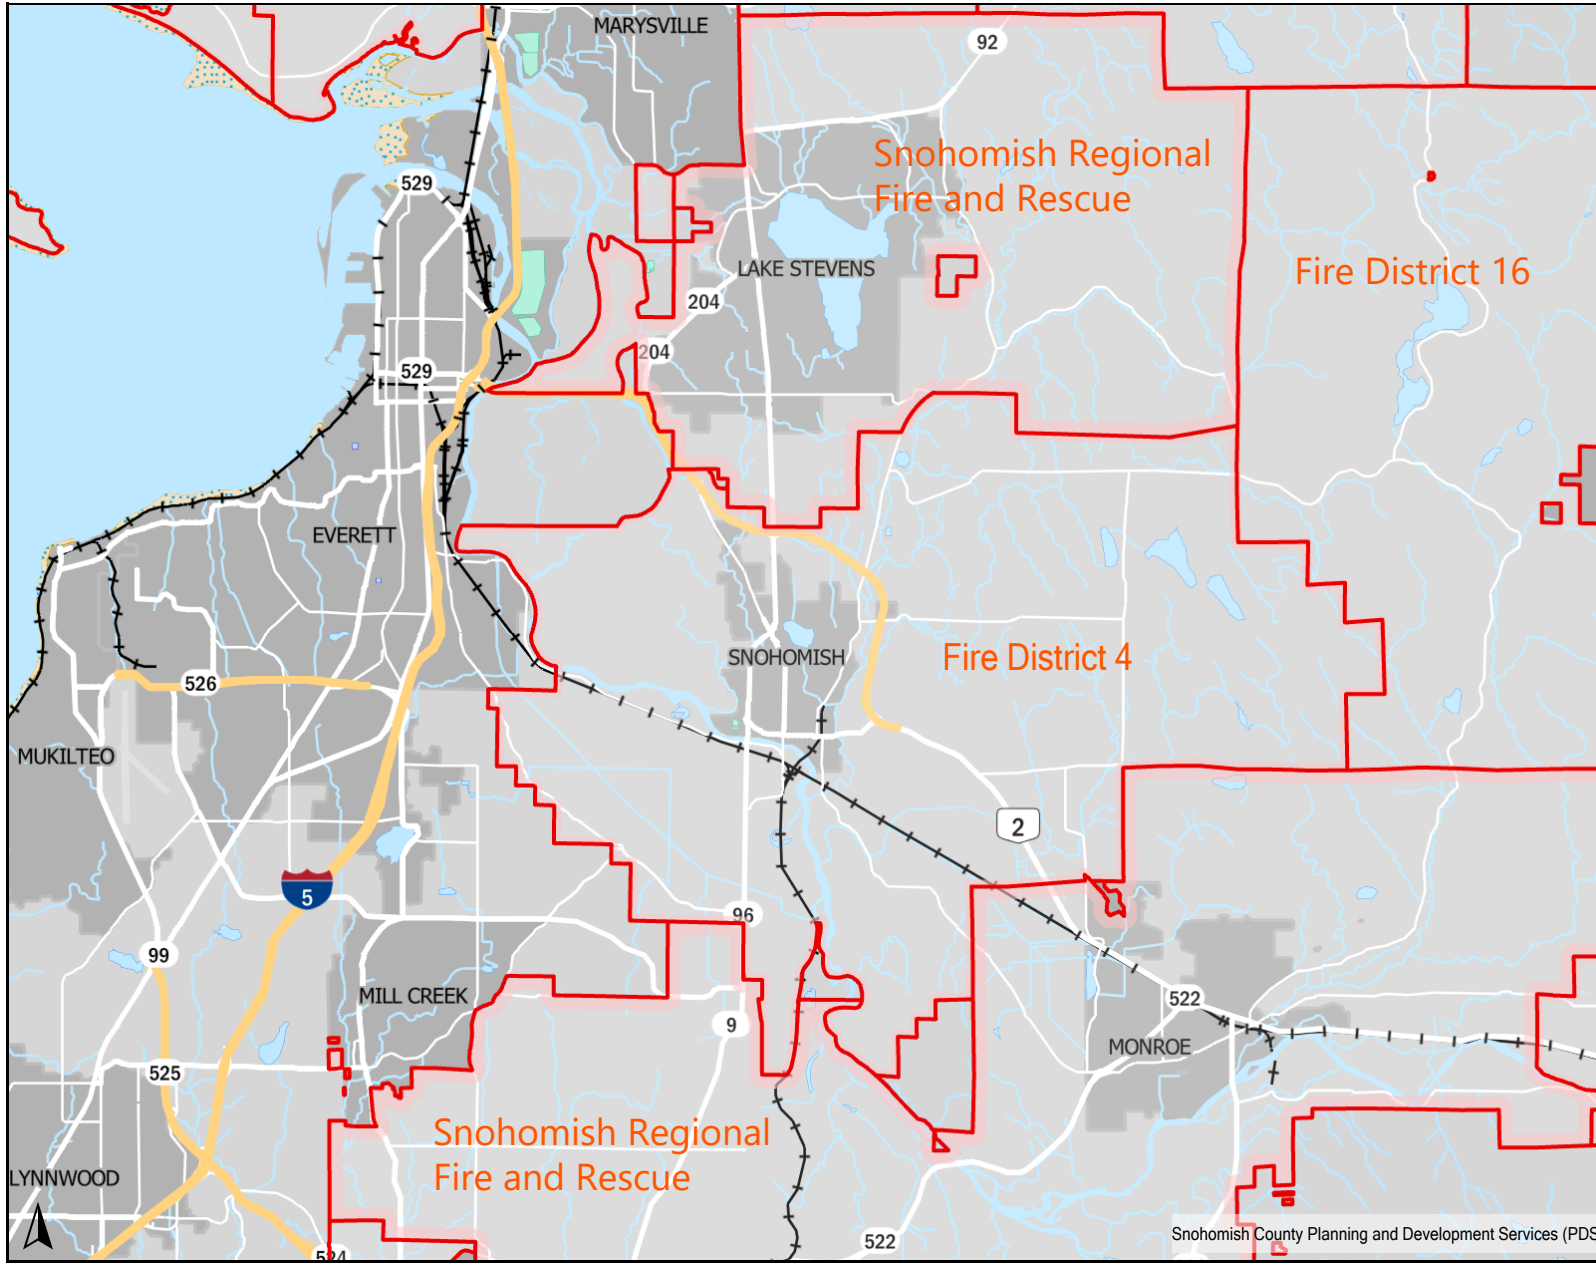

Attachment A - Fire District NO. 4 Context Map

Map Generated On: 05-07-2026

Legend

Administrative Districts

Fire Protection Districts

Snohomish County Planning and Development Services (PDS)

Scale 1 : 238450

All maps, data, and information set forth herein ("Data"), are for illustrative purposes only and are not to be considered an official citation to, or representation of, the Snohomish County Code. Amendments and updates to the Data, together with other applicable County Code provisions, may apply which are not depicted herein. Snohomish County makes no representation or warranty concerning the content, accuracy, currency, completeness or quality of the Data contained herein and expressly disclaims any warranty of merchantability or fitness for any particular purpose. All persons accessing or otherwise using this Data assume all responsibility for use thereof and agree to hold Snohomish County harmless from and against any damages, loss, claim or liability arising out of any error, defect or omission contained within said Data.